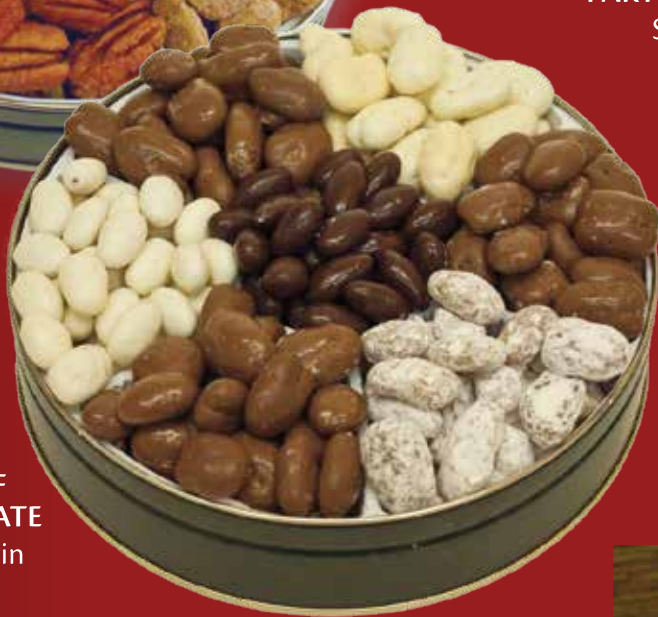

**CROWD
 PLEASER
 PARTY BASKET**
 Small \$34.95
 Large \$54.95

**HEART OF
 CHOCOLATE**
 2.5 lb gift tin
 \$31.95

PECAN HONEY BUTTER
 a spread for bread, as a
 topping on ice cream,
 or on anything you like.
 11 oz \$5.95
 16 oz \$8.00